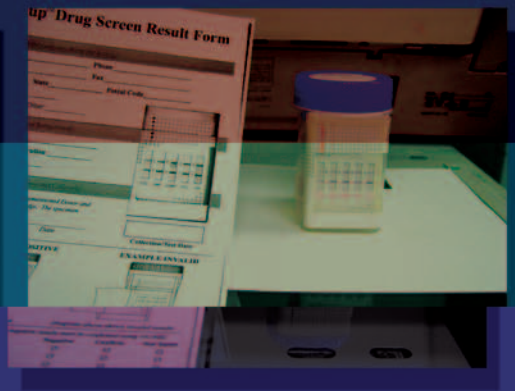

iCup[®]

Drug Screen

Detects 5-10 drugs instantly
Results can be Photocopied
Laboratory Accurate

Fast Results

Zero Exposure

Donor Friendly

Just peel and read results

Includes copy template